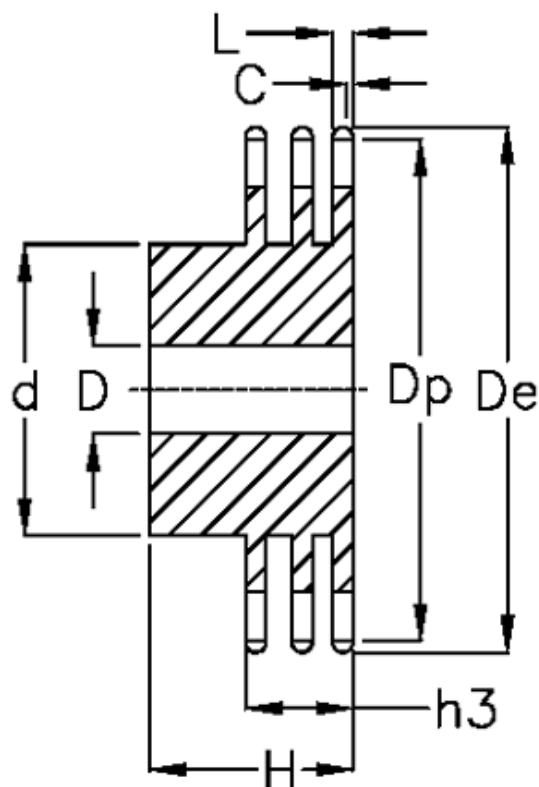

# Data Sheet

Article number: 616013012009

Description: Sprocket 32 B-3 Z=9 triplex  
predrilled

## Measures

C	= 6
d	= 88
D	= $30 \pm 0,5$
De	= 169
Dp	= 148.54
For chain size	= 2" x 1 1/4"
For chain type	= 32 B-3
H	= 180

h3	= 146
L	= 28.8
Number of teeth	= 9